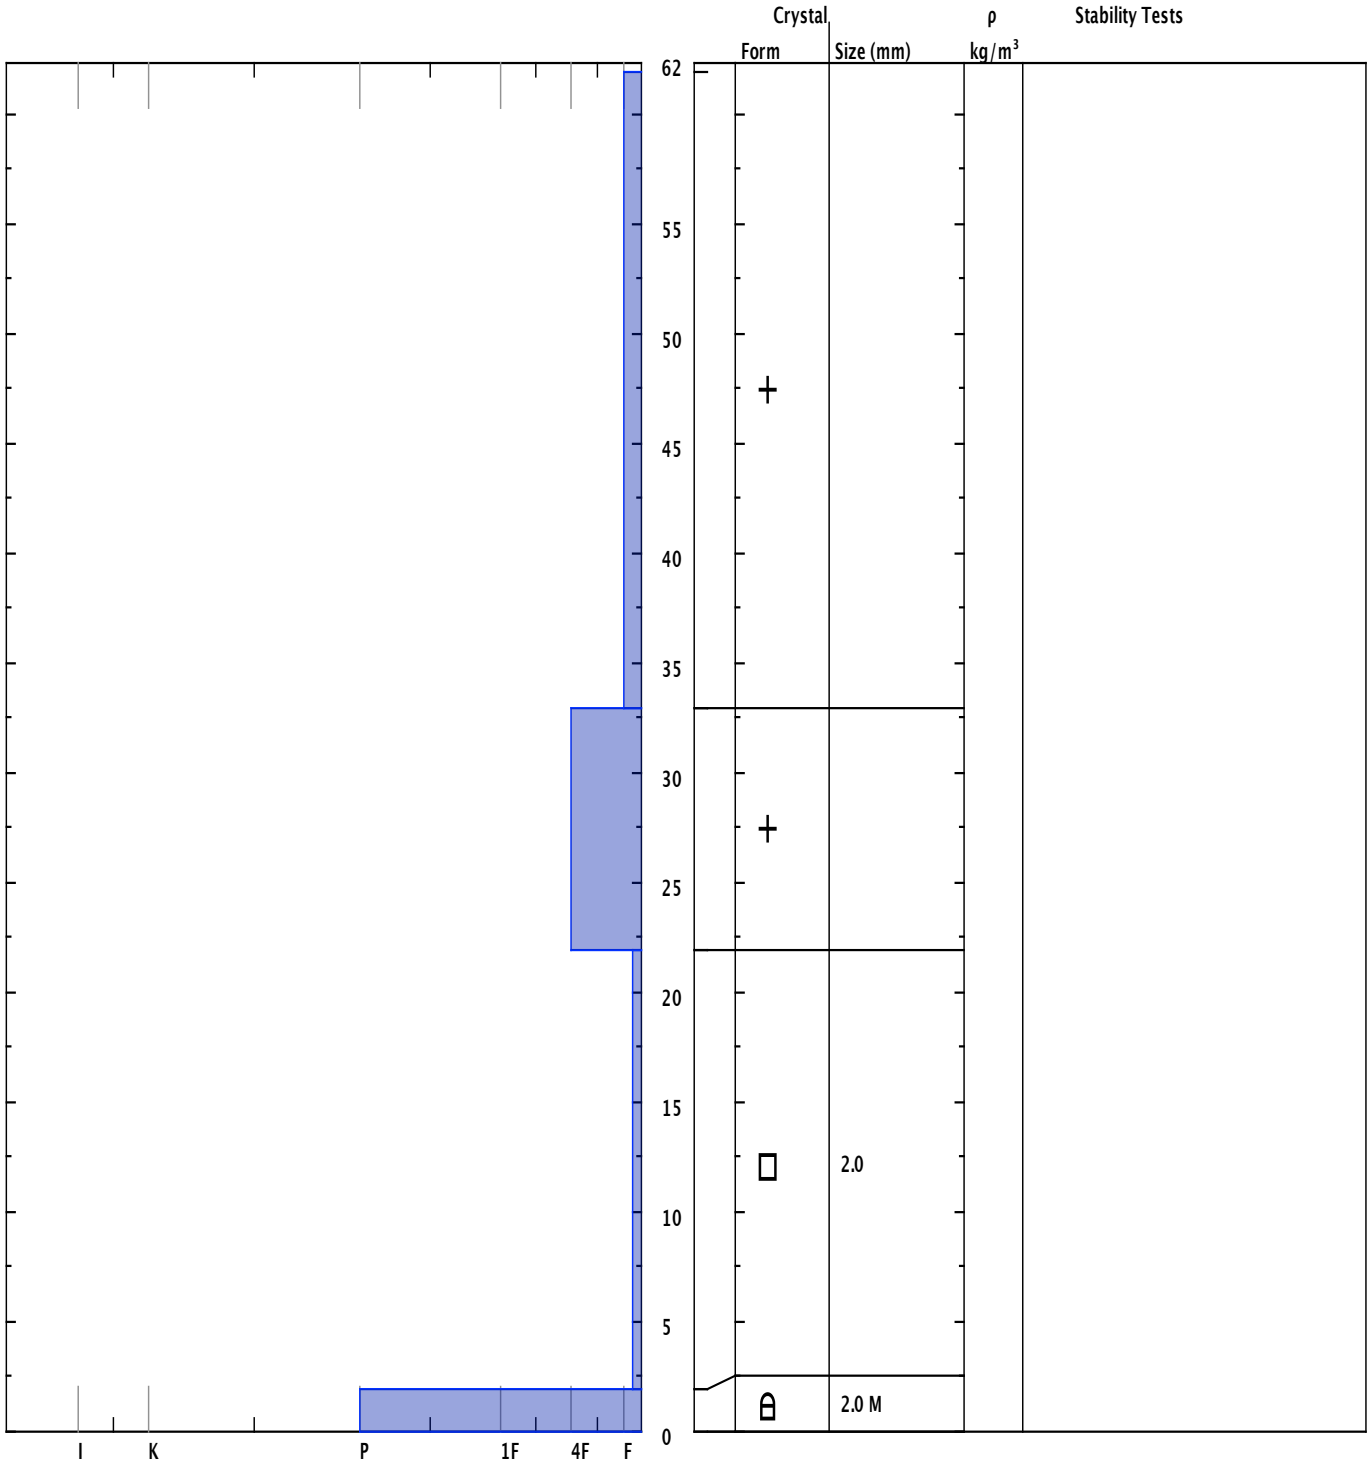

Snow Pit Profile
 Pittsburg Rollers
 Elk, CO
 Elevation (ft)
 Aspect:

Observer: Steve Banks
 Fri Nov 23 13:41:00 MST 2018
 Co-ord:
 Slope: 15
 Wind loading: no

Stability on similar slopes: Poor
 Air Temperature: -3 C
 Sky Cover: sky 8/8 covered
 Precipitation: Snow - 2 cm/hr
 Wind: NW Light Breeze

PFFull depth HS62
 Stability Test Notes:

Layer notes:
 0-2: Wet/frozen facerts at the ground

Specifics: Collapsing, widespread. Collapsing, localized. Cracking. Recent act on sim slopes. Instability rapidly rising. We skied slope.